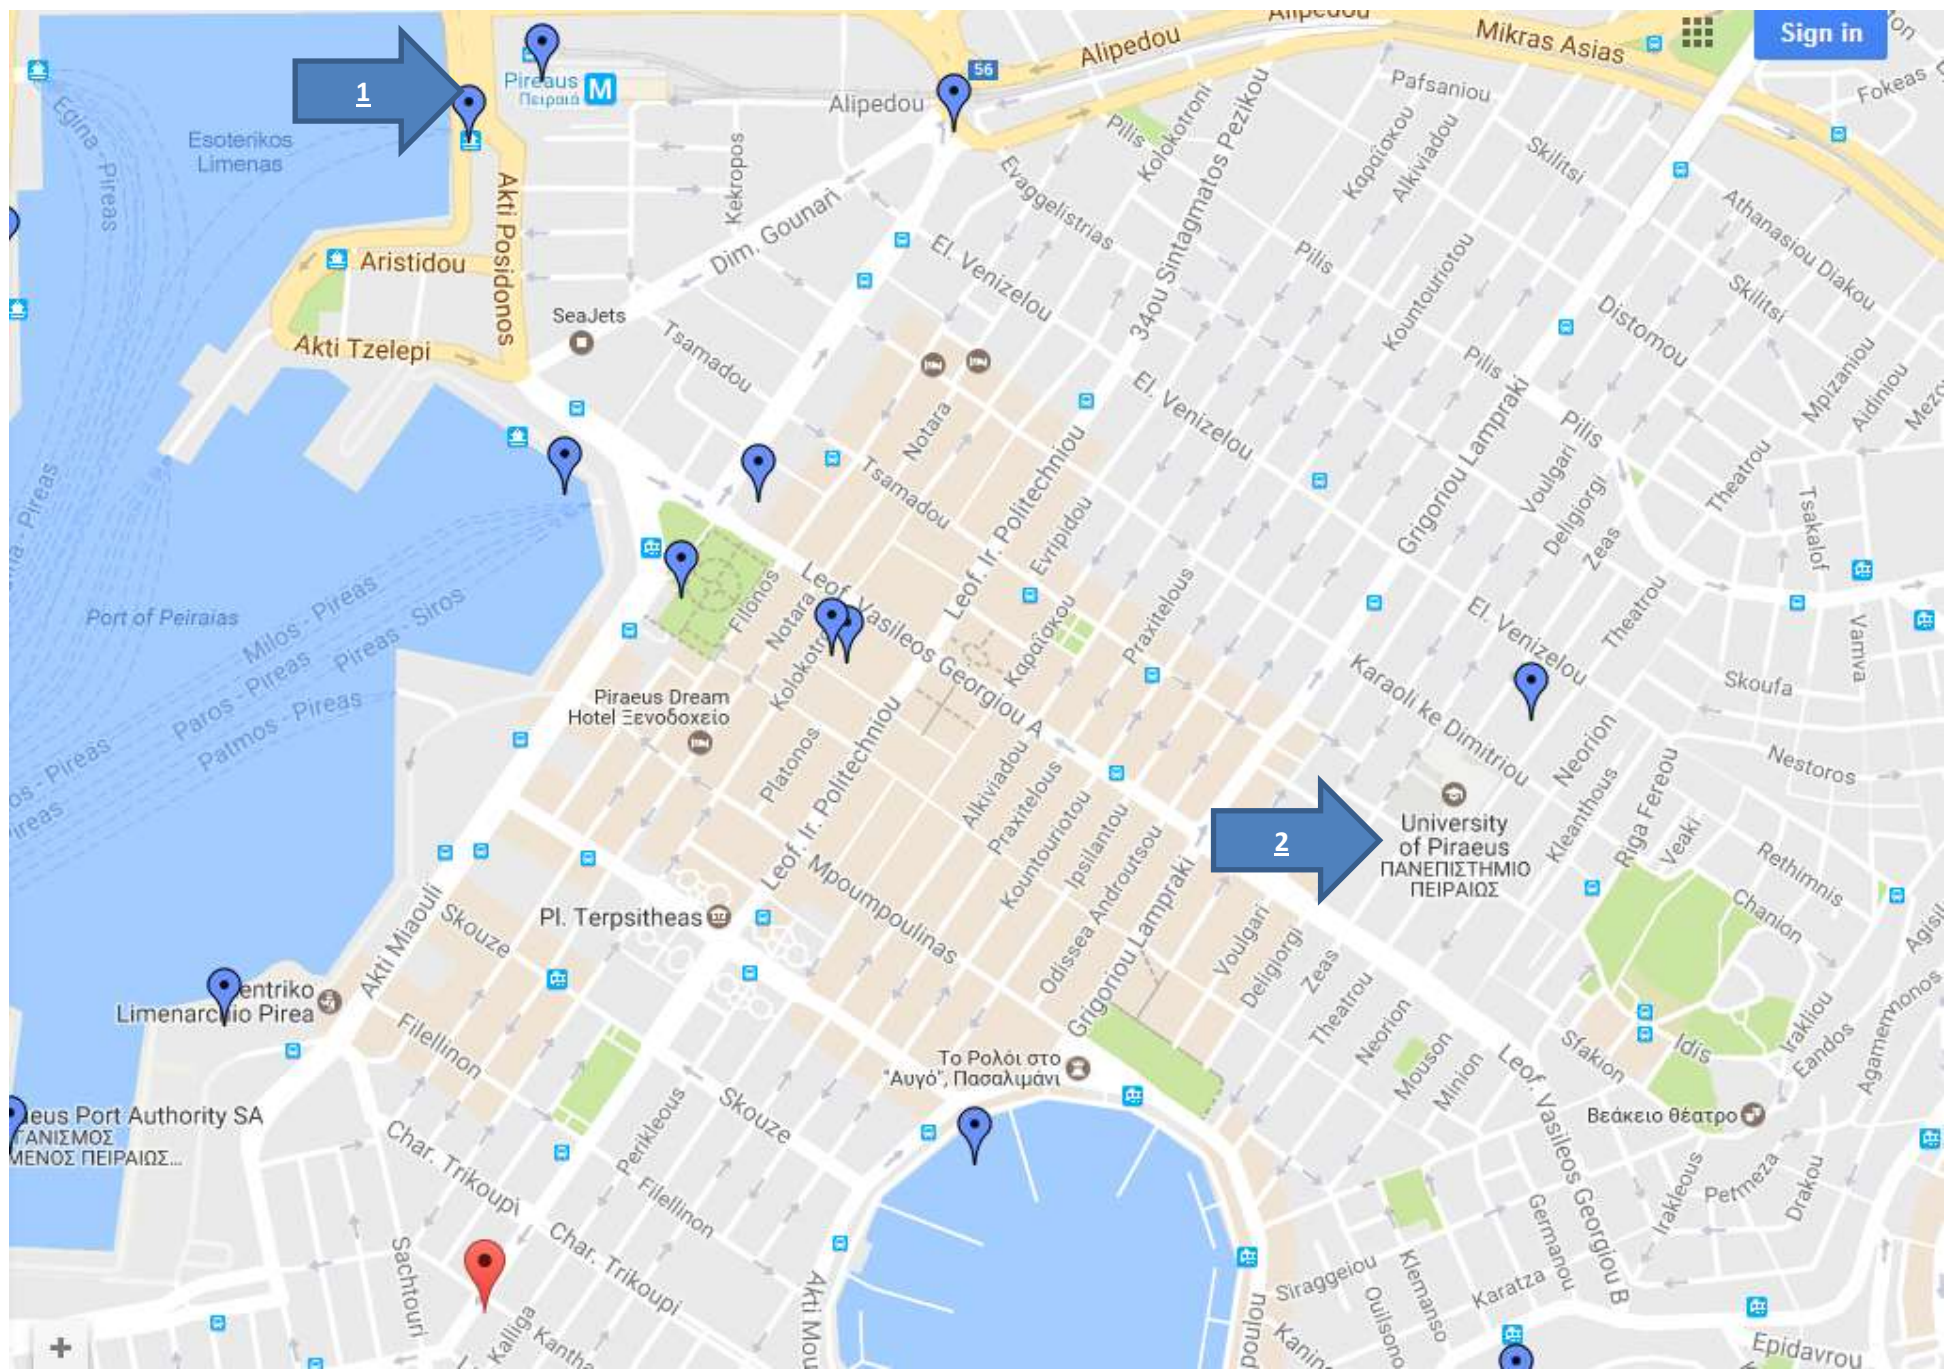

Piraeus Information

(1) Arriving at Piraeus Port

Most travelers arriving in Piraeus from the airport of Athens make use of the **Metro**. Line 1 terminates at the Port of Piraeus.
For information visit the following site:

<http://www.stasy.gr/index.php?id=1&L=1>

For more information about **tickets** visit the link bellow:

<http://www.stasy.gr/index.php?id=71&L=1>

For more information about **routes and timetables** visit the link bellow:

<http://www.stasy.gr/index.php?id=67&L=1>

Also you can use the **Airport express bus (X96 Piraeus – Athens Airport Express)** which arrives at the port of Piraeus (at **Karaiskaki square** about 500m from the metro station).

(2) University of Piraeus

The Central Building of the **University of Piraeus** is located at 80, M. Karaoli & A. Dimitriou St., 18534 Piraeus.

For more information visit the following site:

<http://www.unipi.gr/unipi/en/>